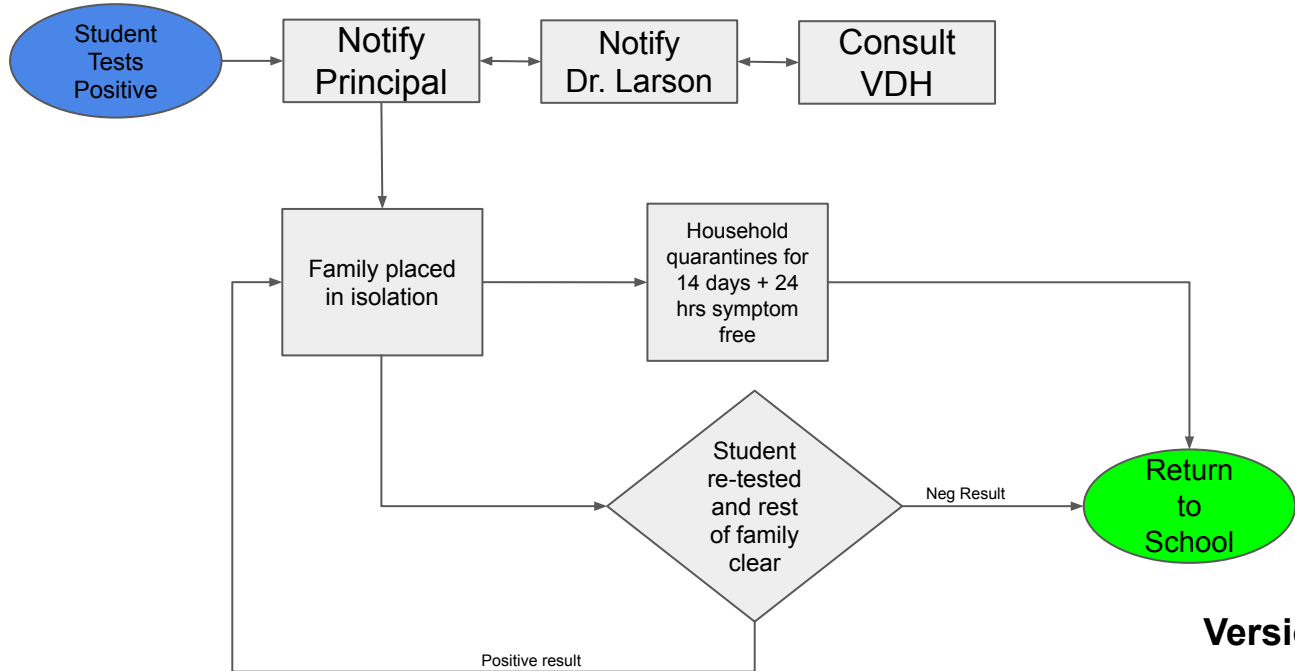

COVID Building/Grade Closing Decision Tree

Version 2

*Days are defined as school days not calendar days

COVID Isolation Decision Tree

Version 2

COVID Student/Staff Daily Decision Tree

Version 2

*Direct Exposure as defined by the CDC is within 6ft for more than 15 minutes (even if wearing a mask).