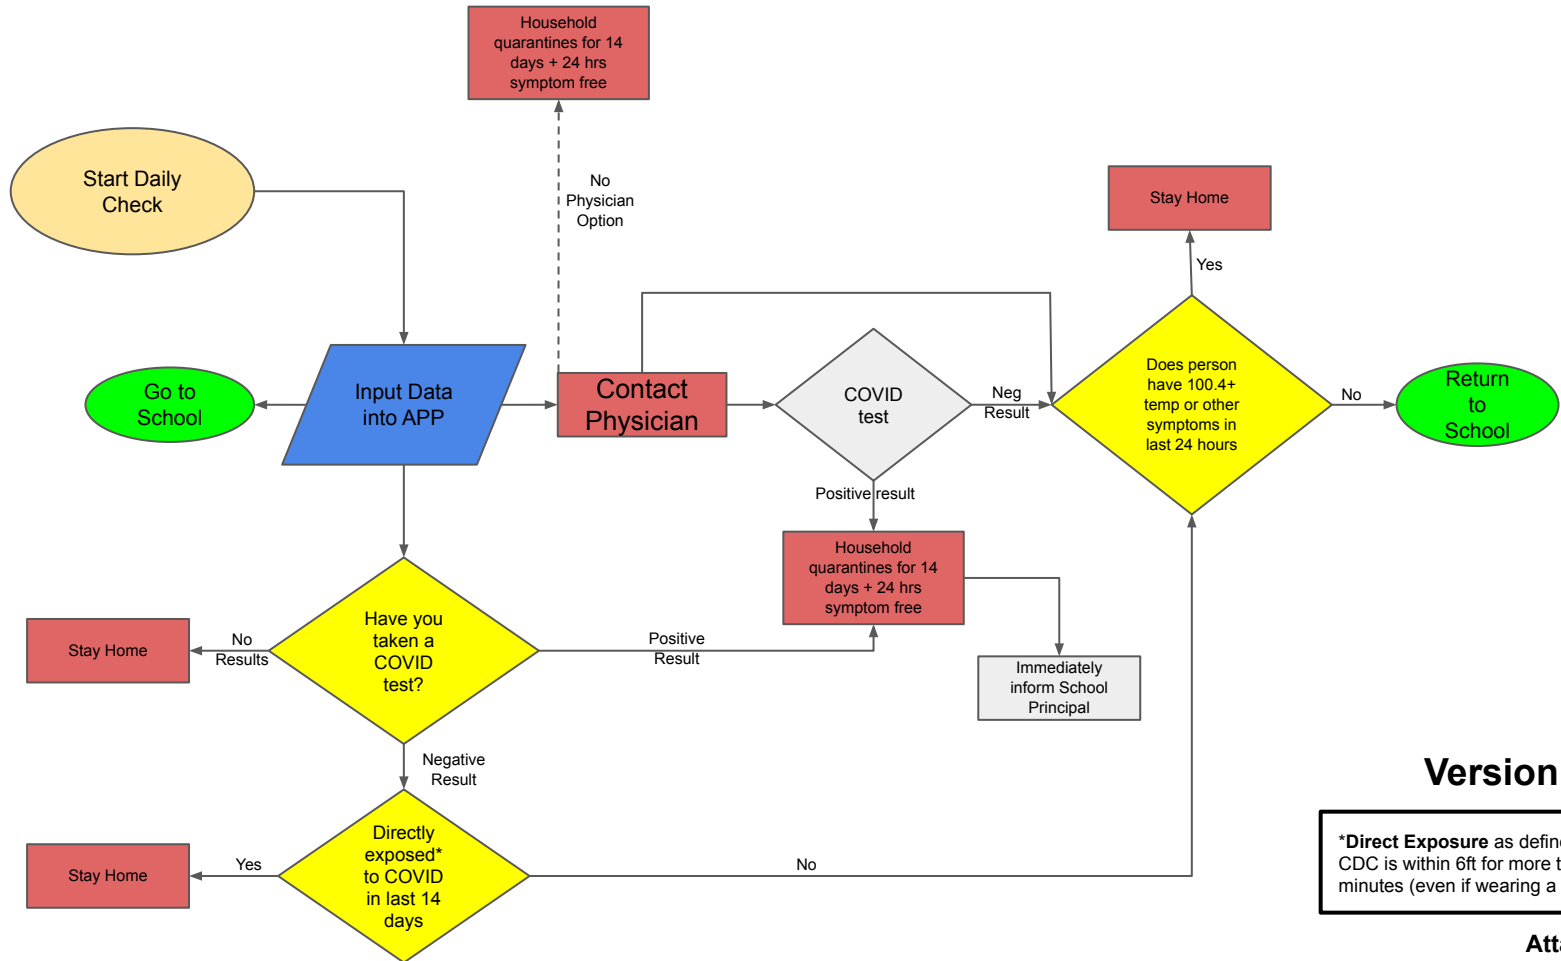

COVID Building/Grade Closing Decision Tree

Version 2

*Days are defined as school days not calendar days

COVID Isolation Decision Tree

Version 2

COVID Student/Staff Daily Decision Tree

Version 2

*Direct Exposure as defined by the CDC is within 6ft for more than 15 minutes (even if wearing a mask).