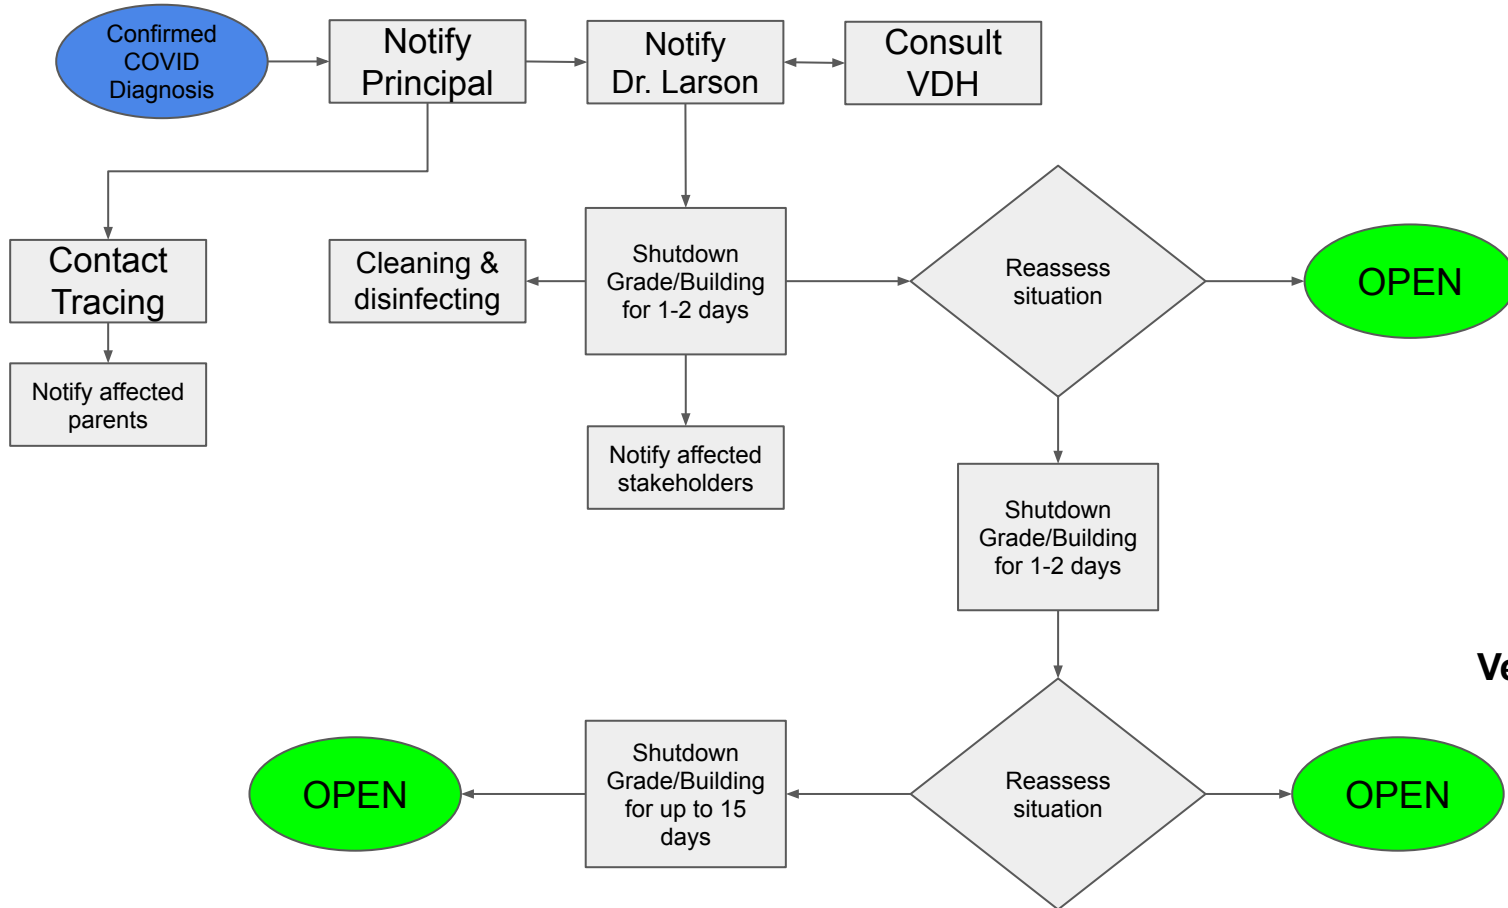

COVID Building/Grade Closing Decision Tree

Version 2

*Days are defined as school days not calendar days

COVID Isolation Decision Tree

Version 2

COVID Student/Staff Daily Decision Tree

Version 2

*Direct Exposure as defined by the CDC is within 6ft for more than 15 minutes (even if wearing a mask).